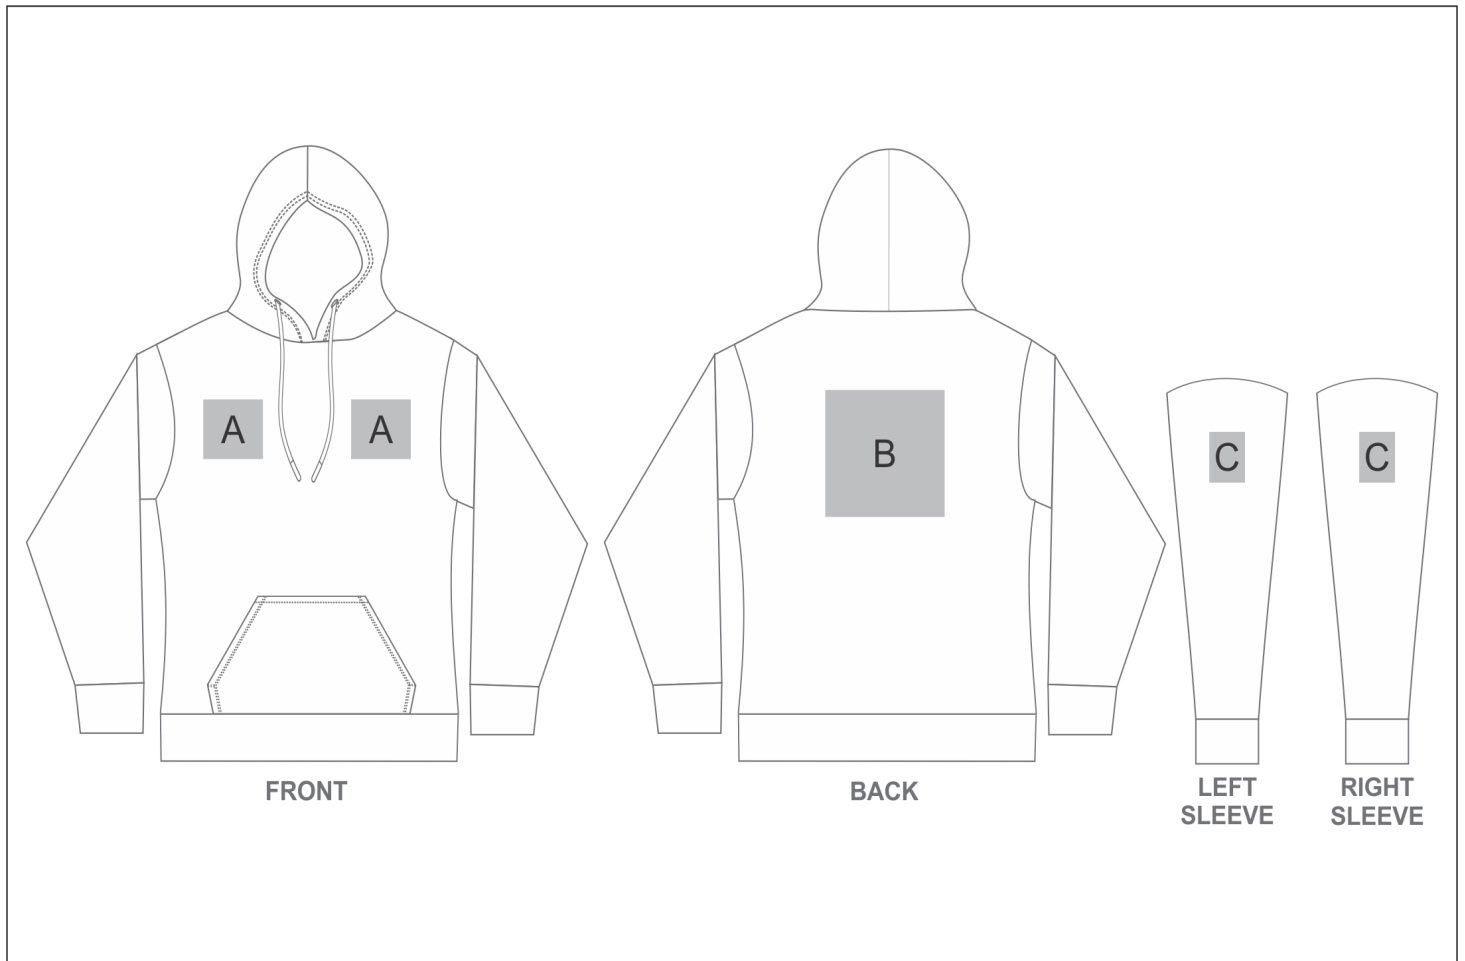

HO-UB-20-A

Ladies Dawson Polar Fleece Hooded Sweater

Need to know:

- Includes 1-Position Embroidery (setup fee applies)

- **EMB inclusive parameters:** Left/Right Chest or Back = 100mm x 100mm

Branding Options:

Position	Branding Method (Branding Code)	No. of Colours	Dimension
A	Embroidery (EM-CLOTHING)	N/A	100mm wide x 100mm high
B	Embroidery (EM-CLOTHING)	N/A	200mm wide x 200mm high
C	Embroidery (EM-CLOTHING)	N/A	80mm wide x 60mm high